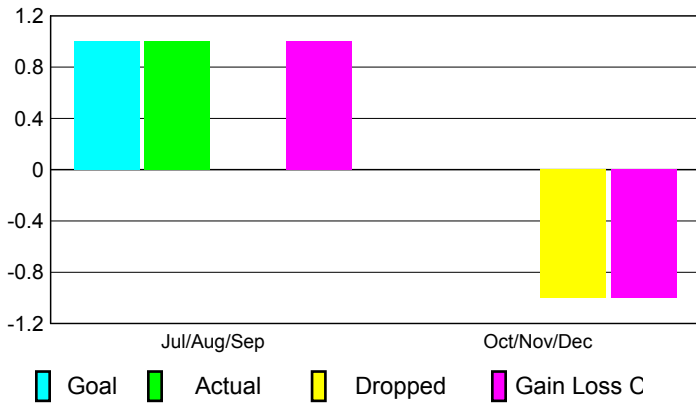

2010-2011 GMT Reports for District (or Undistricted) **District B 5**

GMT: **PEDRO A BOTELLO ORTIZ**

Location: **MEXICO**

GMT CA: **3**

CLUBS

Club Results
2010-2011

Clubs
2009-2010

| Month | New Club Goal | Actual New Clubs | Actual Dropped Clubs | Gain/Loss of Clubs | Gain/Loss of Clubs |
|---------------|---------------|------------------|----------------------|--------------------|--------------------|
| Jul/Aug/Sep | 1 | 1 | 0 | 1 | 1 |
| Oct/Nov/Dec | 0 | 0 | -1 | -1 | -1 |
| Totals | 1 | 1 | -1 | 0 | 0 |

Club Results 2010-2011

Goal, New, Dropped, Gain/Loss

Comparison of Club Gain/Loss

Current Year Compared to the Previous Year

YTD Status Quo Clubs 2010-2011

Status Quo Clubs Compared to Status Quo Members

MEMBERSHIP